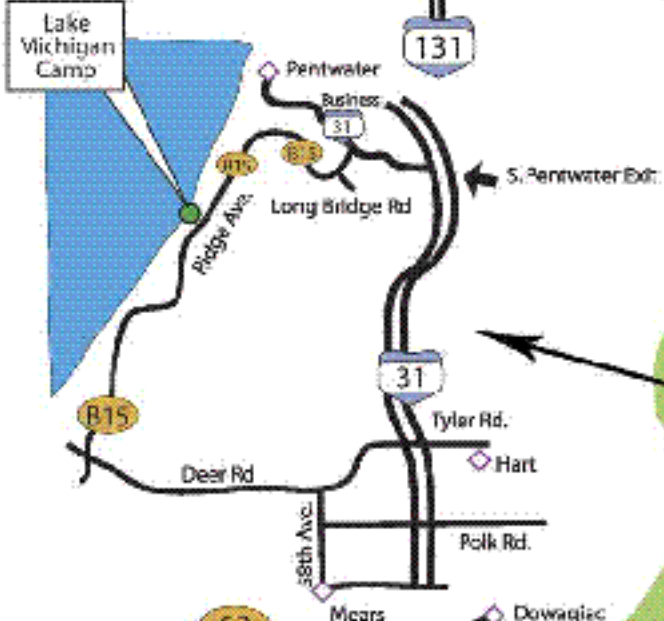

Lake Michigan UM Camp
5807 N. Ridge Rd.
Pentwater, MI 49449
Ph: 231.869.5317
Fax: 231.869.4890
Harvey@lakemichigancamp.org
www.lakemichigancamp.org