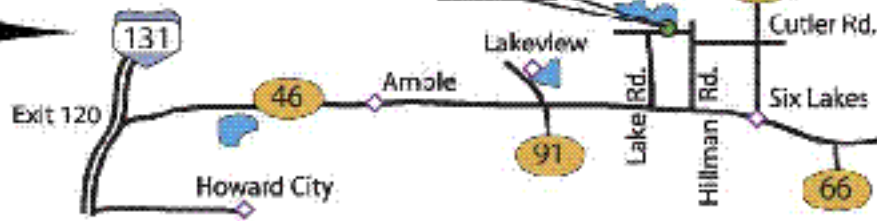

Lake Louise UM Camp
 11037 Thumb Lk. Rd.
 Boyne Falls, MI 49713
 Ph: 231.549.2728
 Fax: 231.549.2729
lakelouise@lakelouisecommunity.org
www.lakelouisecommunity.org

Lakeview UM Camp
 5300 Cutler Rd.
 Lakeview, MI 48850
 Ph: 1.800.985.2267
 Fax: 989.352.6038
lakeview.campground@yahoo.com
www.lakeviewcamp.org