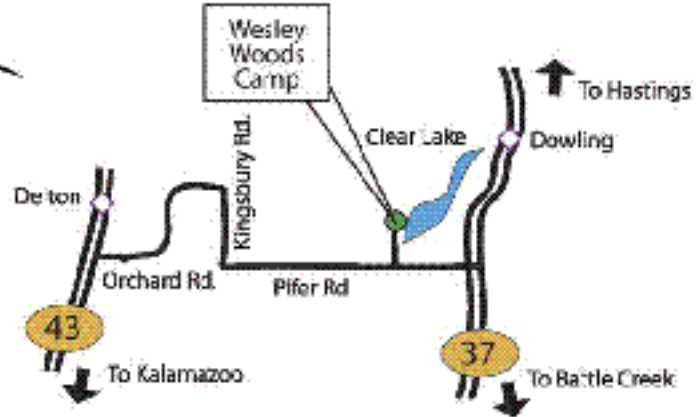

Wesley Woods UM Camp
1700 Clear Lake
Dowling, MI 49050
Ph: 1.888.992.2267
Fax: 269.721.8291
info@wesleywoodscamp.com
www.wesleywoodscamp.com